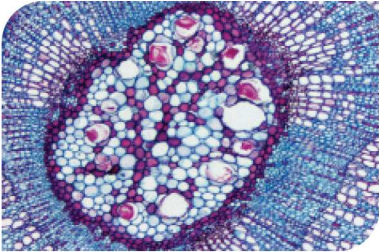

LeadView

6300AC

CMOS-Sensor

Professional Digital Camera

Make Details Revealed

Sony Exmor CMOS IMX Series Sensor

Superb Resolution
3072 x 2048 (6.3M)

Ultra-Fine™ Color Engine

USB 3.0 Transmission Interface

Ultra Low Noise & Power Saving

CNC-Cut Aluminum Alloy Body

Powerful Image
Processing Software

Specification

Model	6300AC (Color)
Sensor	Sony IMX178 1/1.8"
Pixel	2.4μm x 2.4μm
Resolution	3072 x 2048 (30 FPS) 1536 x 1024 (38 FPS)
Binning	1 x 1 & 2 x 2
Exposure	0.244ms~15s
Software	Included. Please refer to "Software" page for details